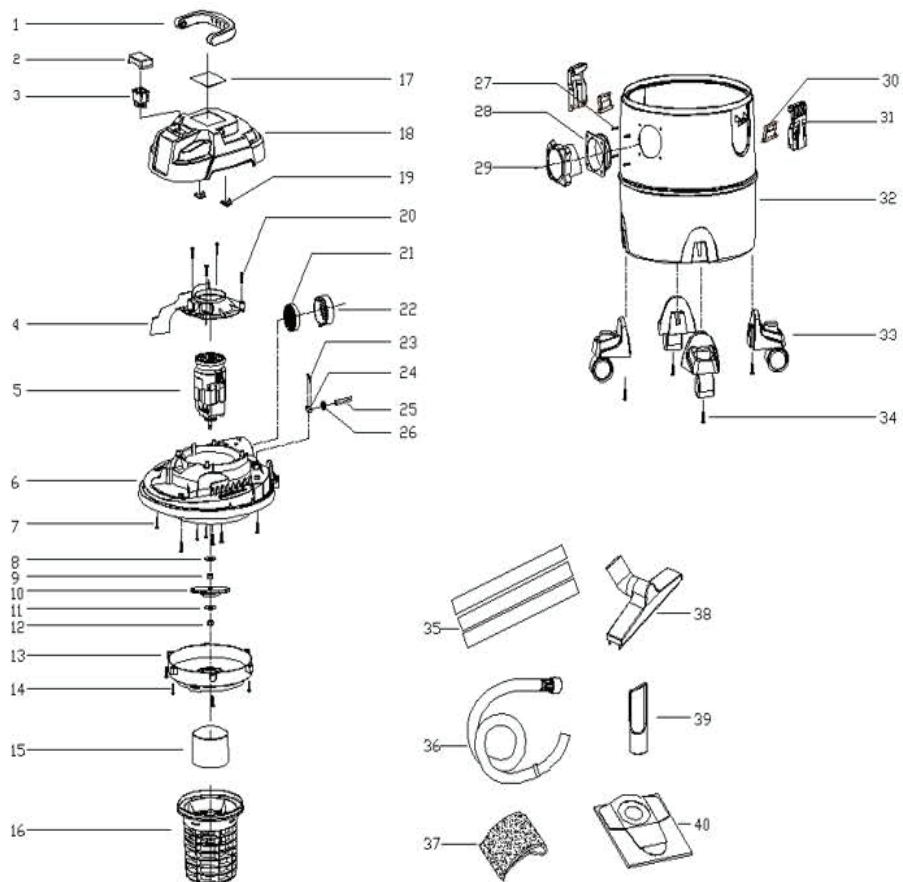

EXPLODED VIEW

SPARE PARTS

Part no.	description	QTY
1	Handle	1
2	Switch push bottom	1
3	Switch	1
4	Motor top cover	1
5	Motor	1
6	Motor base cover	1
7	Screw	8
8	Washer	1
9	Bushing	1
10	Fan	1
11	Washer	1
12	Nut	1
13	Air inlet grid	1
14	Screw	6
15	Floating block	1
16	Filter support	1
17	Name plate	1
18	Top cover	1
19	Stopples	2
20	Screw	4
21	Air outlet foam	1
22	Air outlet plate	1
23	Screw	2
24	Power cord plate	1
25	Power cord	1
26	Power cord sheathing	1
27	Screw	4
28	Suction connection plate	1
29	Suction connection	1
30	clip Connect plate	2
31	Clip 2	2
32	Tank-20L	1
33	Wheel	4
34	Screw	4
35	tube	3
36	Hose	1
37	Filter foam	1
38	Wet brush	1
39	Crevice nozzle	1
40	paper bag	1